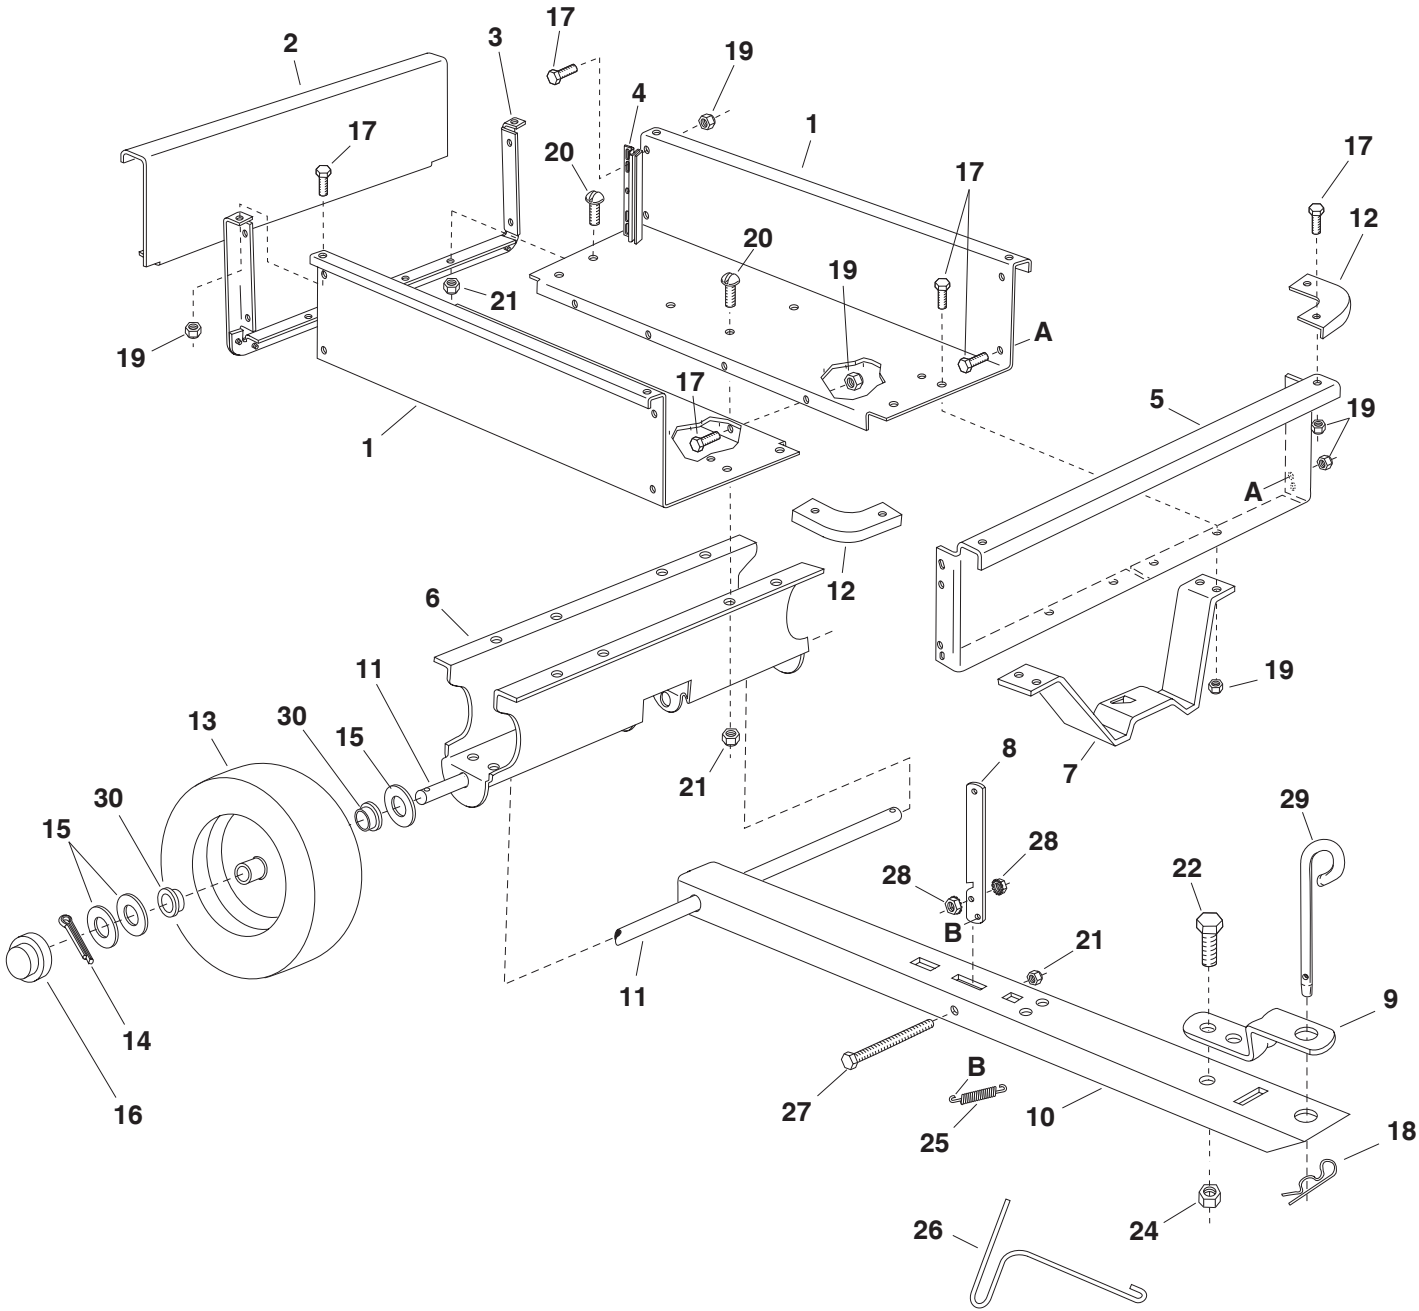

REPAIR PARTS FOR UTILITY CARTS MODEL NO'S. 45-01841, 45-02401 & 190-425A

**REPAIR PARTS LIST FOR UTILITY CARTS
MODEL NO'S. 45-01841, 45-02401 & 190-425A**

REF. NO.	PART NO.	DESCRIPTION	45-02401	45-01841 190-425A
1	24096	Cart Body	2	----
	23984	Cart Body	----	2
2	23504	Tailgate	1	1
3	62457	Tailgate Reinforcement Bracket	1	1
4	23548	Tailgate Guide	2	2
5	23490	Front Panel	1	1
6	23487	Wheel Support	1	1
7	24497	Latch Stand Bracket	1	1
8	24498	Latch Lock Lever	1	1
9	23014	Hitch Bracket	1	1
10	24750	Draw Bar Tongue	1	----
	24756	Draw Bar Tongue	----	1
11	24897	Axle, 1" Dia.	1	1
12	23484	Front Corner Cap	2	2
13	43594	Wheel, 16/6.5" x 8.00	2	2
14	43093	Cotter Pin, 1/8" Dia. x 1-1/2" *	2	2
15	43601	Washer, Flat 1" *	6	6
16	43014	Hub Cap	2	2
17	43012	Hex Bolt, 1/4-20 x 3/4" *	33	33
18	43343	Hair Cotter Pin, 1/8 (#4) *	1	1
19	47189	Nylock Nut, 1/4-20	33	33
20	43814	Truss Hd. Bolt, 5/16-18 x 3/4" Lg. *	12	12
21	47810	Nylock Nut, 5/16-18	13	13
22	43001	Hex Bolt, 3/8-16 x 1" Lg. *	1	1
24	HA21362	Nylock Nut, 3/8-16 *	1	1
25	47408	Extension Spring	1	1
26	47622	Spring Puller Tool	1	1
27	47407	Hex Bolt, 5/16-18 x 4" *	1	1
28	46980	Hex Nut, 5/16-18 (SEMS)	2	2
29	23353	Hitch Pin	1	1
30	44488	Wheel Bearing	4	4
	48452	Owner's Manual	1	1